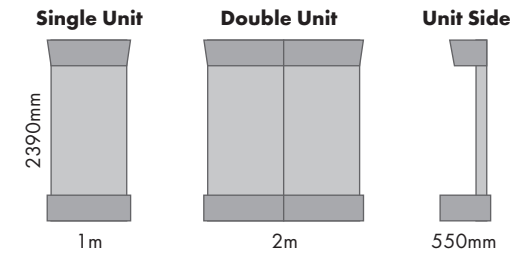

FELO & NWS TOOL BAR

- Tough powder coated finish
- Adaptable and strong
- Combined or single unit options
- Ergonomic and stylish
- Pick and choose products to suit your needs

WITH VDE PRODUCTS