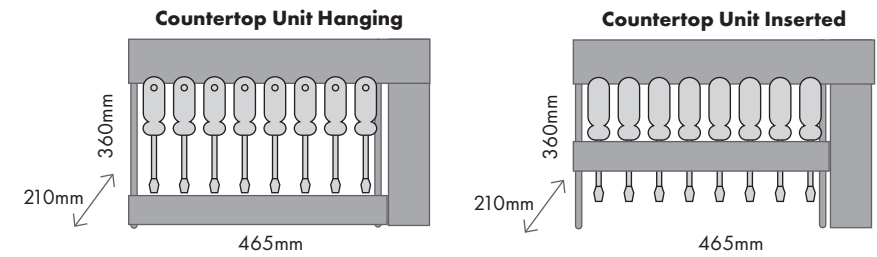

FELO COUNTERTOP DISPLAYS

- Tough powder coated finish
- Countertop design
- Space saving & eye catching
- Ergonomic and stylish