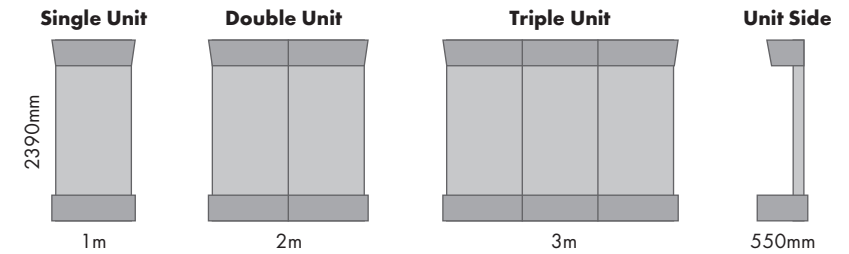

4.0 **PICARD & HALDER TOOL BARS**

RAGNI SPINNER DISPLAY

- Tough powder coated finish
- Adaptable and strong
- Full 360° smooth spin
- Eye catching design
- Takes up to 69 products

RAGNI TOOL BAR

- Tough powder coated finish
- Adaptable and strong
- Combined or single unit options
- Ergonomic and stylish
- Pick and choose products to suit your needs