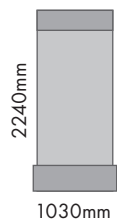

PICARD & HALDER TOOL BARS

- Tough powder coated finish
- Adaptable and strong
- Single unit options
- Ergonomic and stylish
- Pick and choose products to suit your needs

Front of Unit