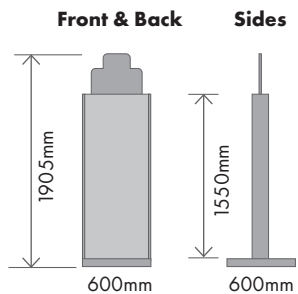

4.0 **PICARD & HALDER TOOL BARS**

RAGNI SPINNER DISPLAY

- Tough powder coated finish
- Adaptable and strong
- Full 360° smooth spin
- Eye catching design
- Takes up to 69 products

RAGNI TOOL BAR

- Tough powder coated finish
- Adaptable and strong
- Combined or single unit options
- Ergonomic and stylish
- Pick and choose products to suit your needs