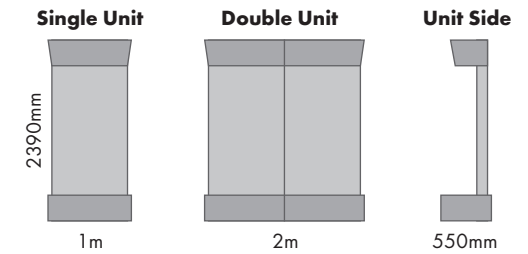

TAJIMA TOOL BAR

- Tough powder coated finish
- Adaptable and strong
- Combined or single unit options
- Ergonomic and stylish
- Pick and choose products to suit your needs